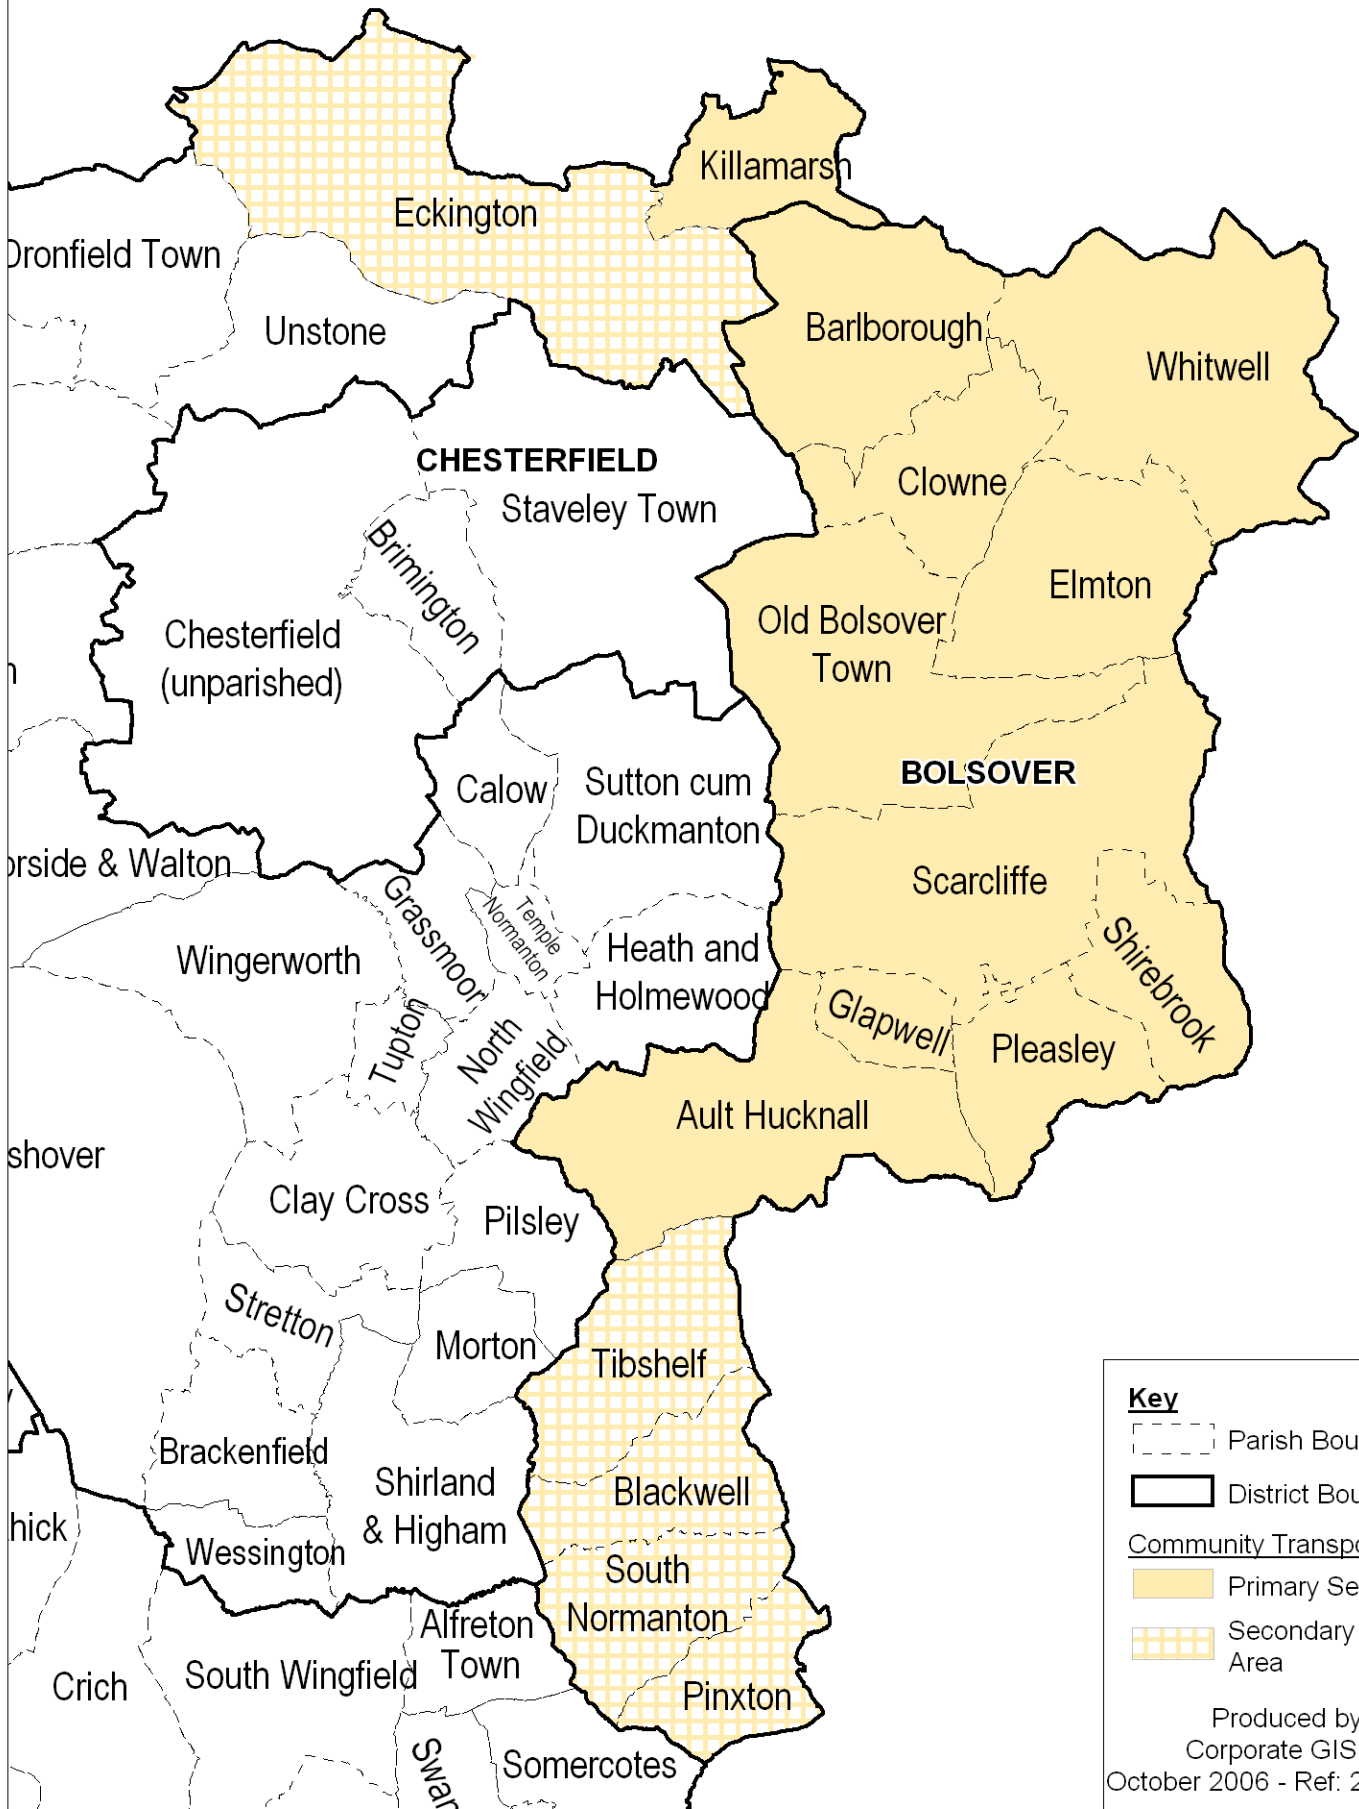

Schedule 6 - Clowne Service Area

Key

- Parish Boundary
- District Boundary

Community Transport

- Primary Service Area
- Secondary Service Area

Produced by the
Corporate GIS Team
October 2006 - Ref: 2006/42/CLO