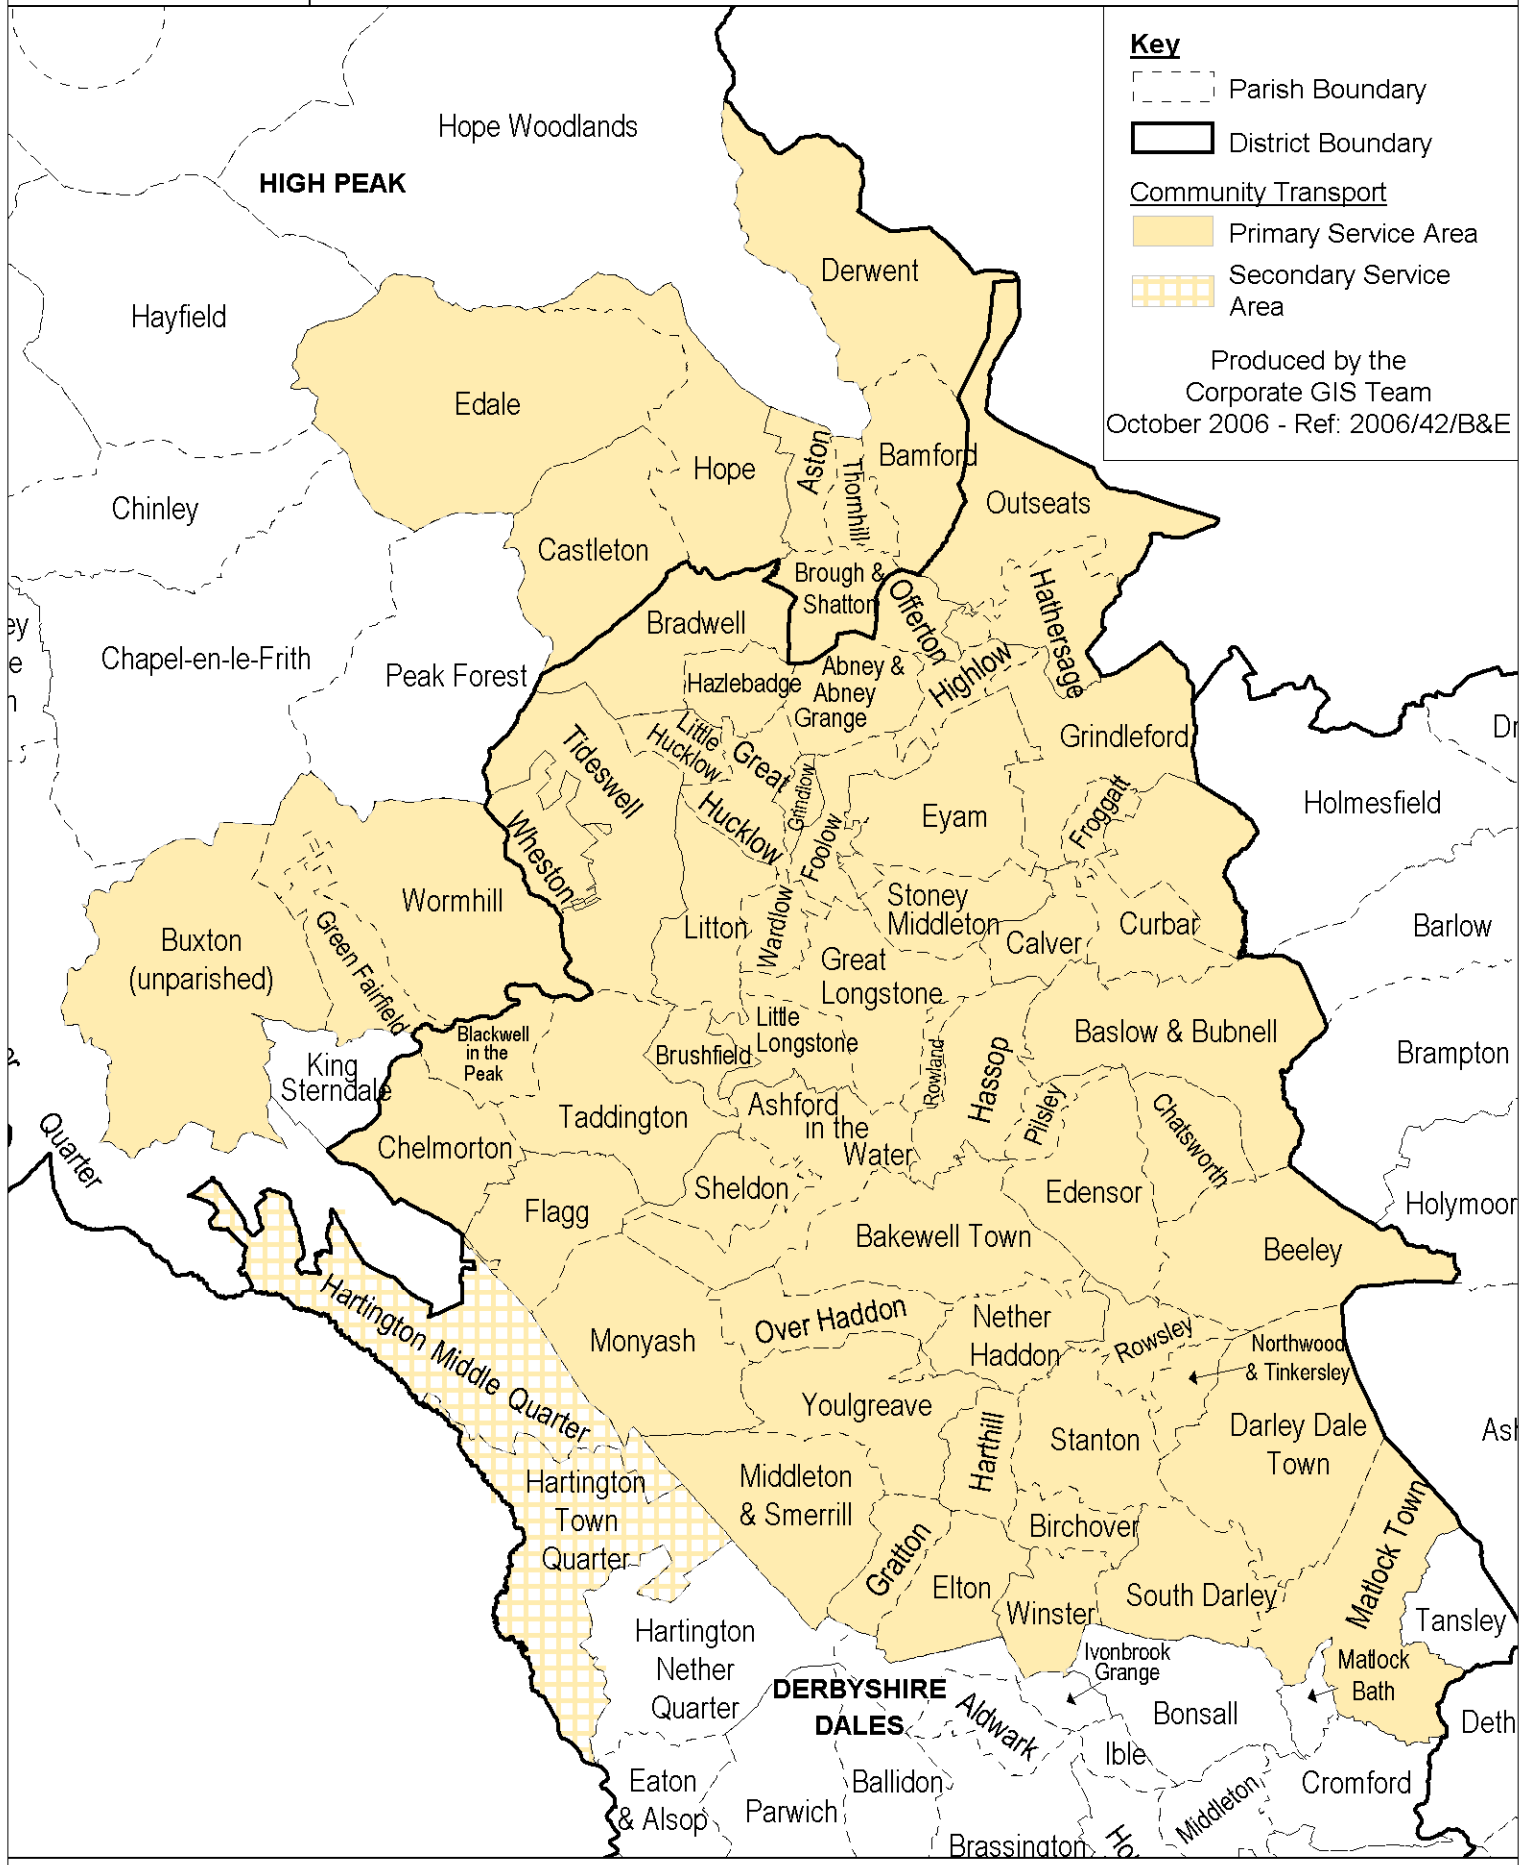

Schedule 6 - Bakewell & Eyam Service Area

Key

- Parish Boundary
- District Boundary

Community Transport

- Primary Service Area
- Secondary Service Area

Produced by the
Corporate GIS Team
October 2006 - Ref: 2006/42/B&E